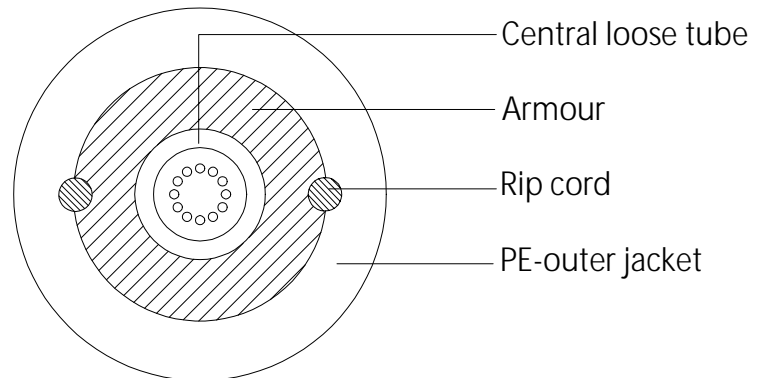

### Profile view:

#### Cable core

- Gel-filled loose tube, diameter 3.5 mm with 2-12 optical fibres and diameter 4.0 mm with 14-24 optical fibres  
Tube colour: yellow (E9/125), green (G50/125), blue (G62.5/125)
- Fibre colours (1-12): red, green, blue, yellow, white, grey, brown, violet, turquoise, black, orange, pink  
(13-24) red, green, blue, yellow, white, grey, brown, violet, turquoise, transparent, orange, pink (with black ring-marking)

#### Outer jacket

- Polyethylene (PE) with approx. 1.7 mm wall, colour: black
- Outer diameter see table below
- Two diametrically opposite ripcords
- Inkjet-marking white:  
LEONI A-DQ(ZN)B2Y n  *fibre type* (alternating current symbol twice), (order no.), (reel no.), (sequential length in metres)